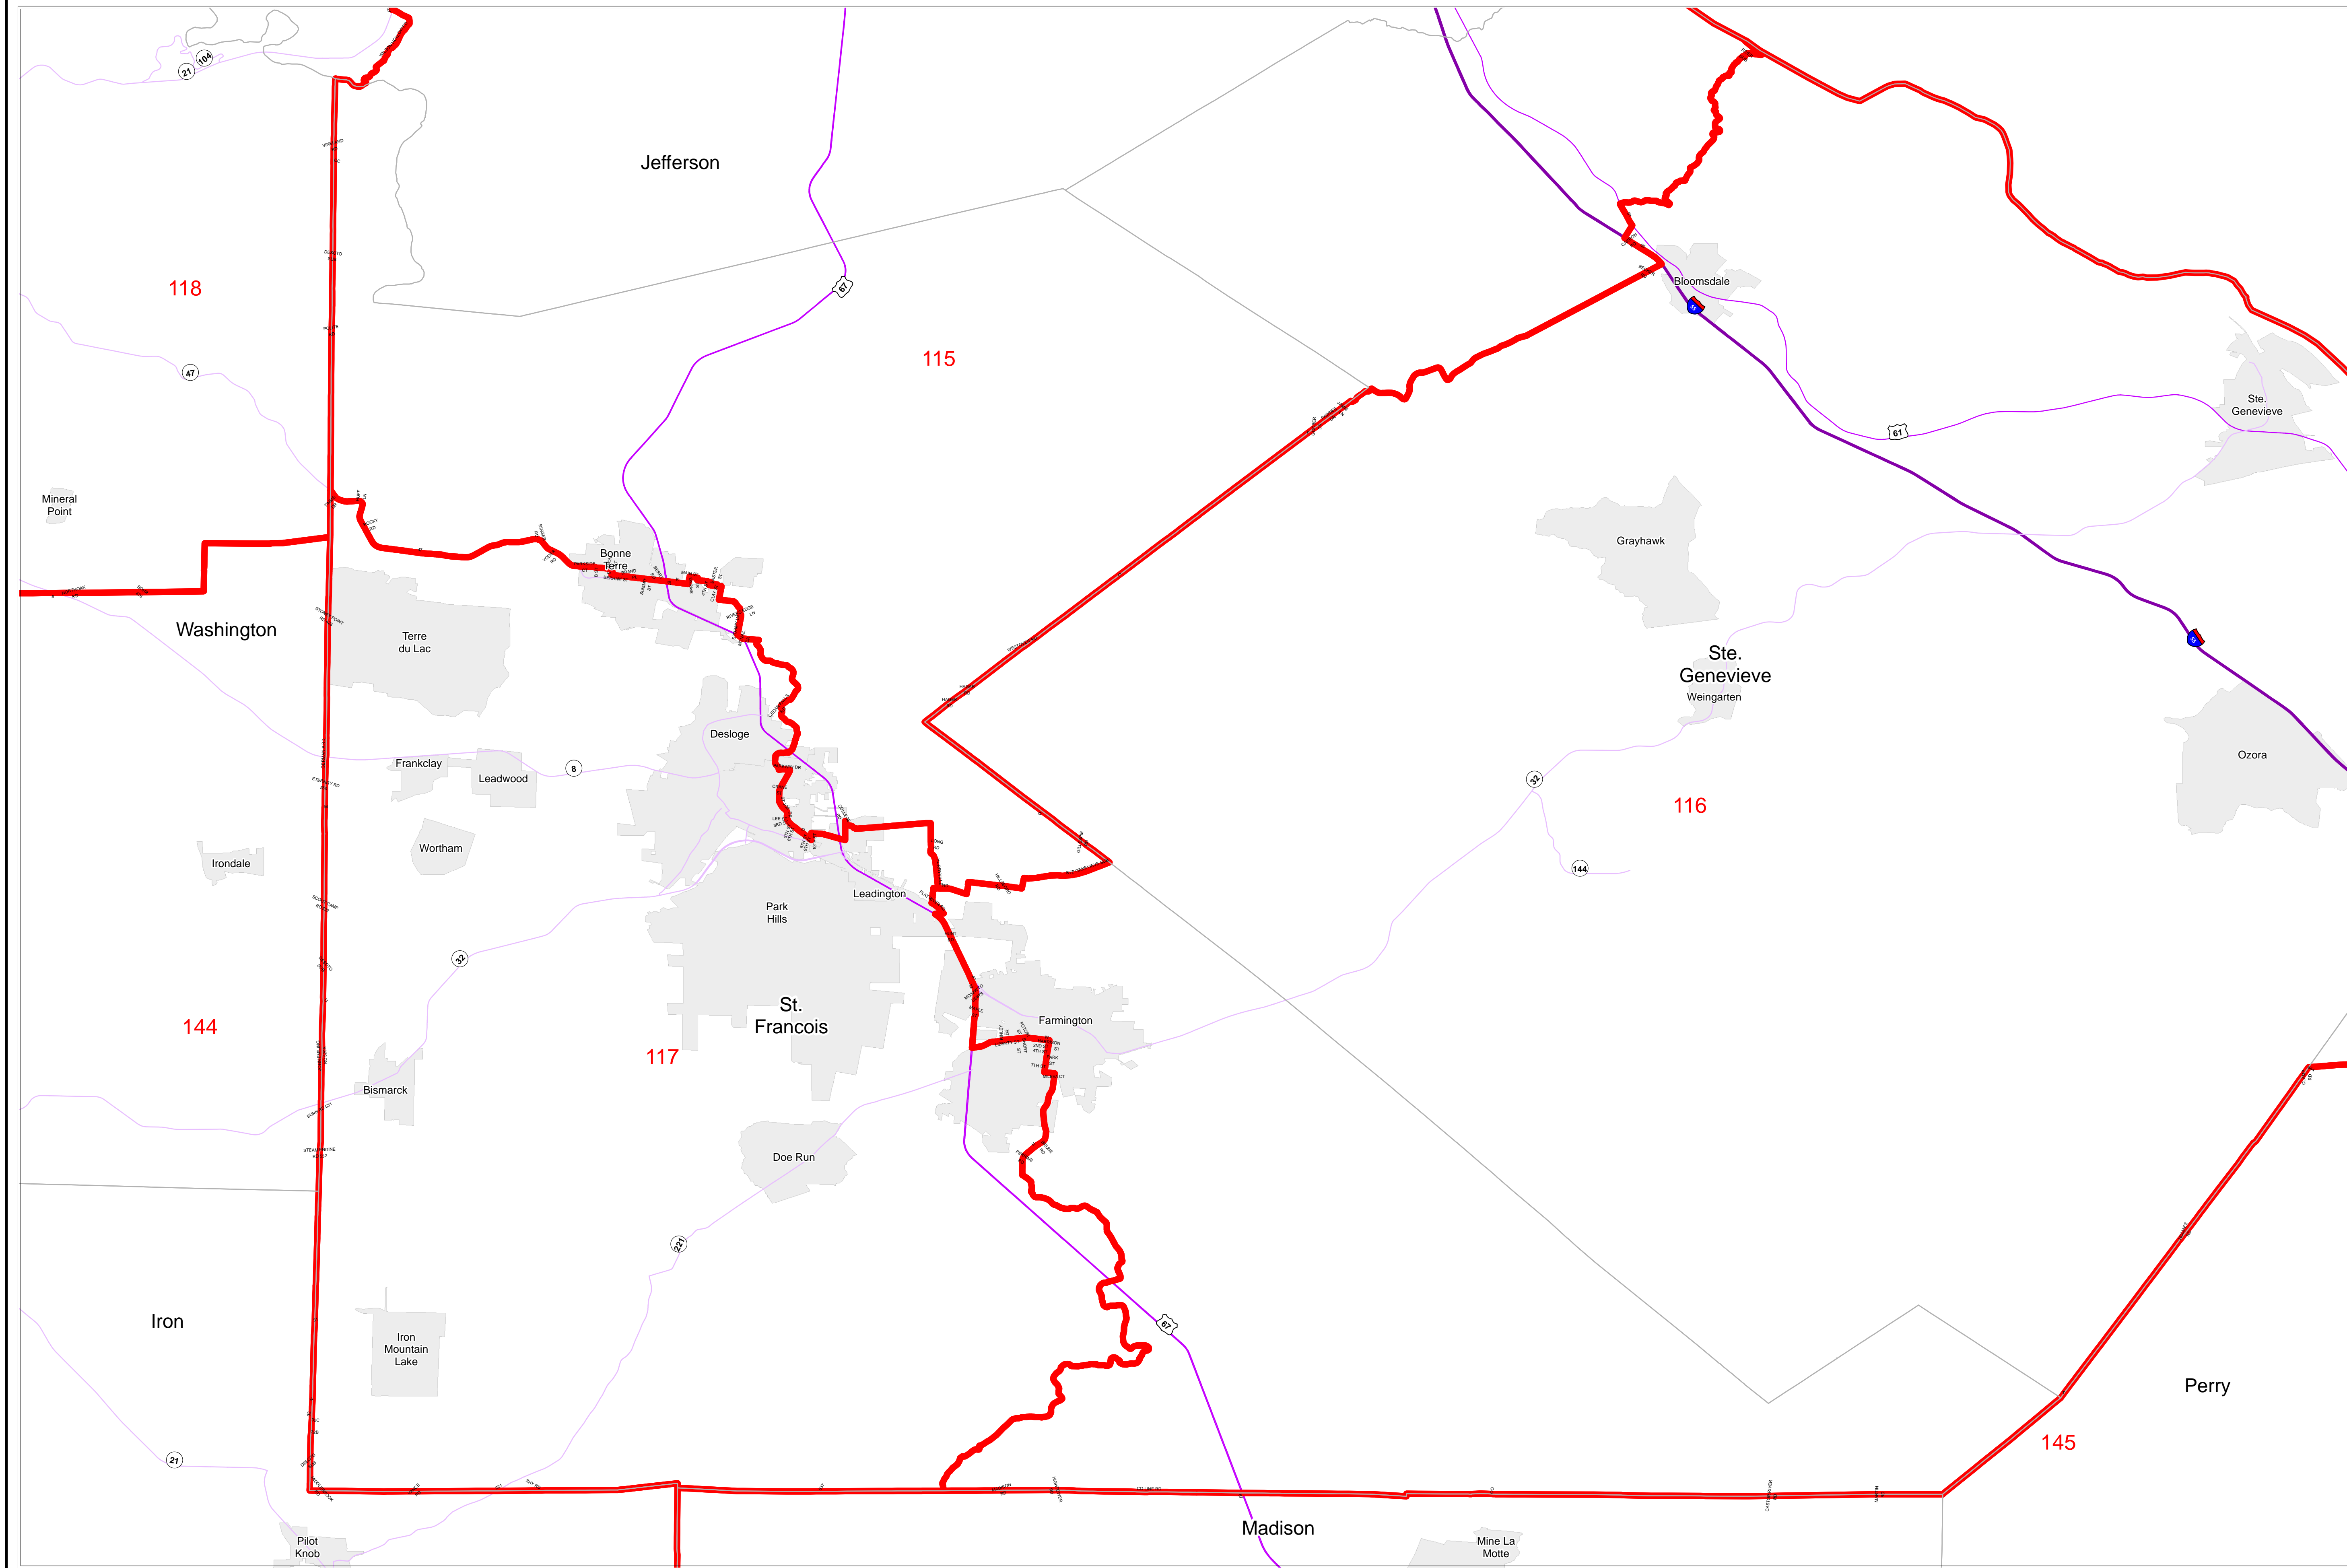

House Apportionment Plan 2011

Missouri Appellate Apportionment Commission

St. Francois County